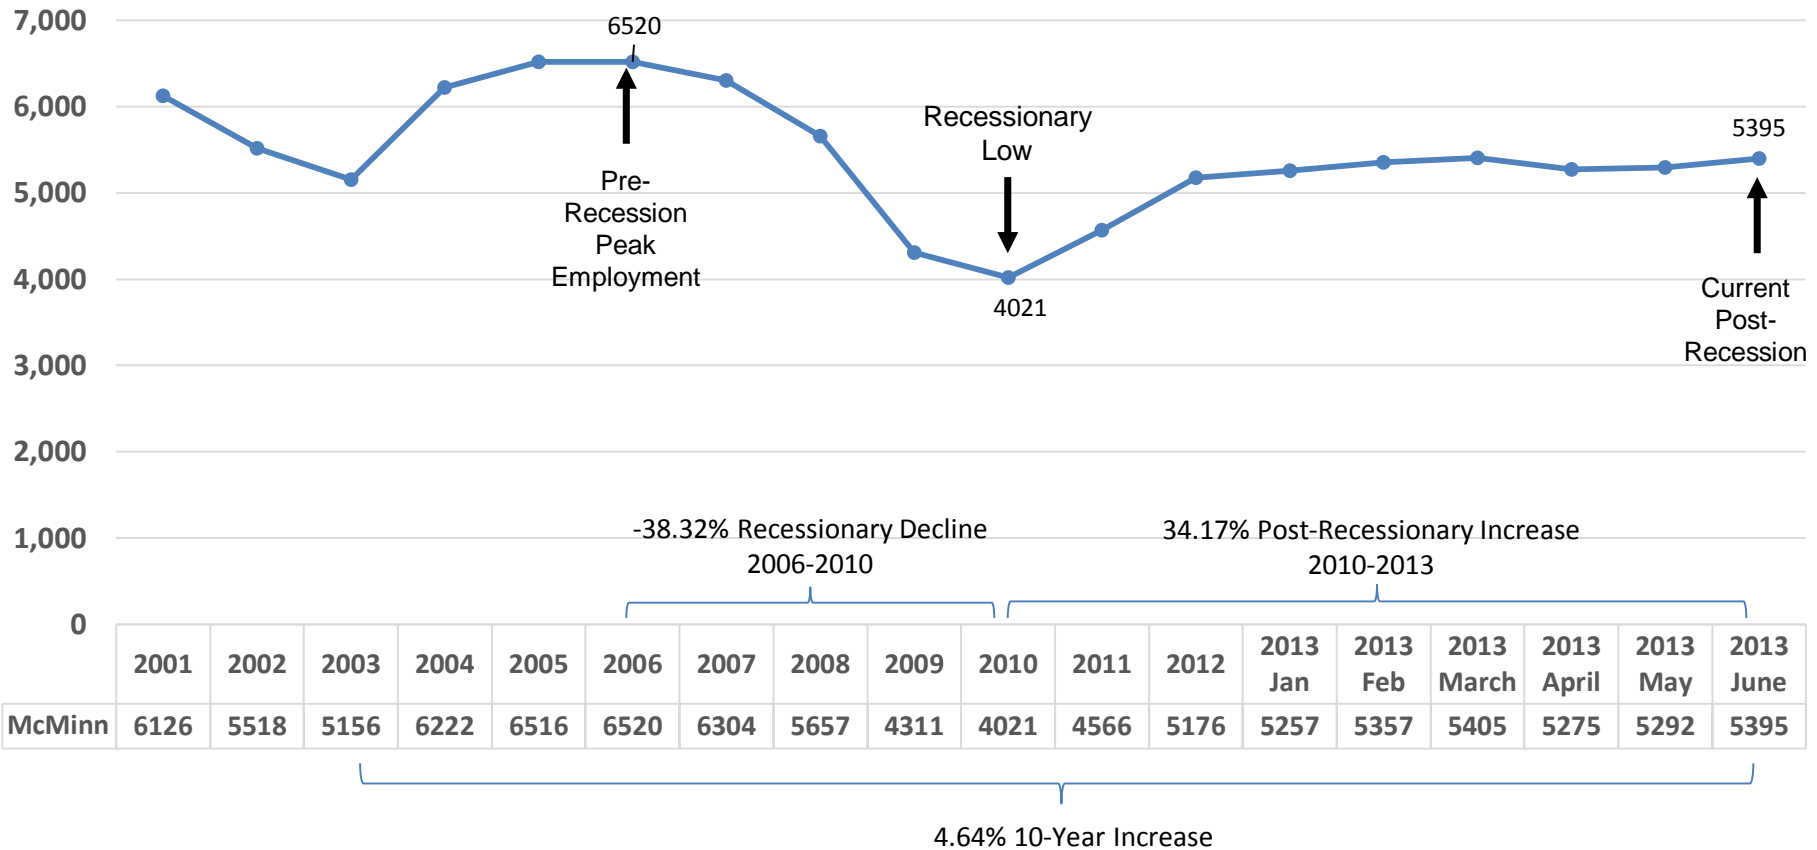

McMinn County, Tennessee

Economic Indicators

Employment

2001-2013 McMinn County Change in Employment
All Establishments, Private

Employment

2001-2013 McMinn County Change in Employment
Manufacturing, Private

Employment

McMinn County Unemployment Rate Trend 1970-2013

Source: TN Dept. of Labor and Workforce Development

Employment

Unemployment Rate Trend Comparison 1970-2013

Retail Sales

McMinn County Retail Sales Trend 1998-2012