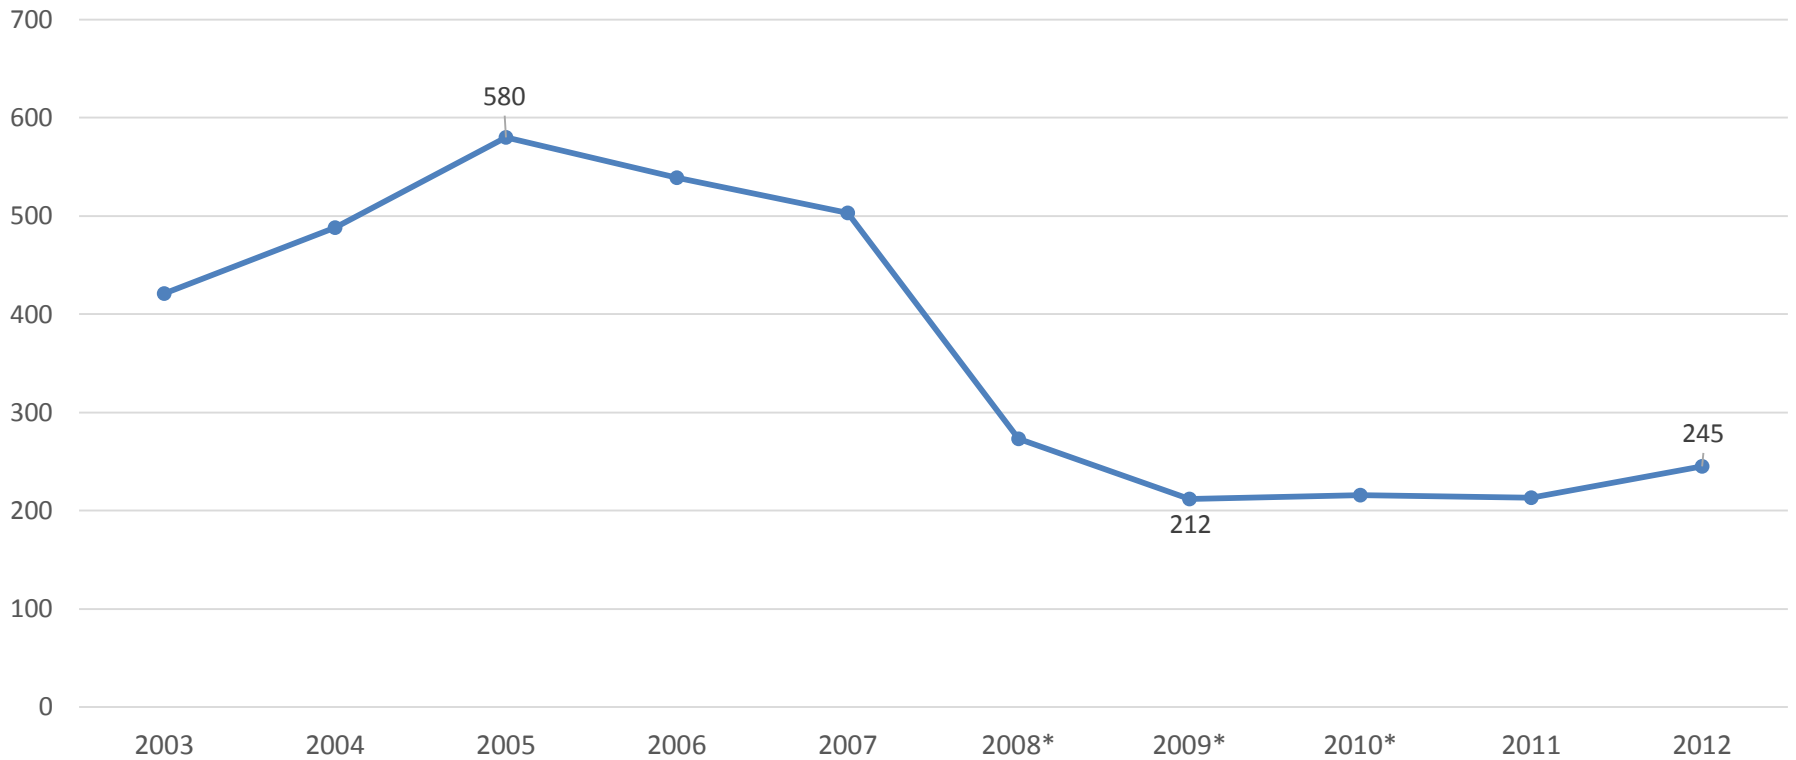

Home Sales

**McMinn Existing Home Sale Volume Trend
2003-2012**