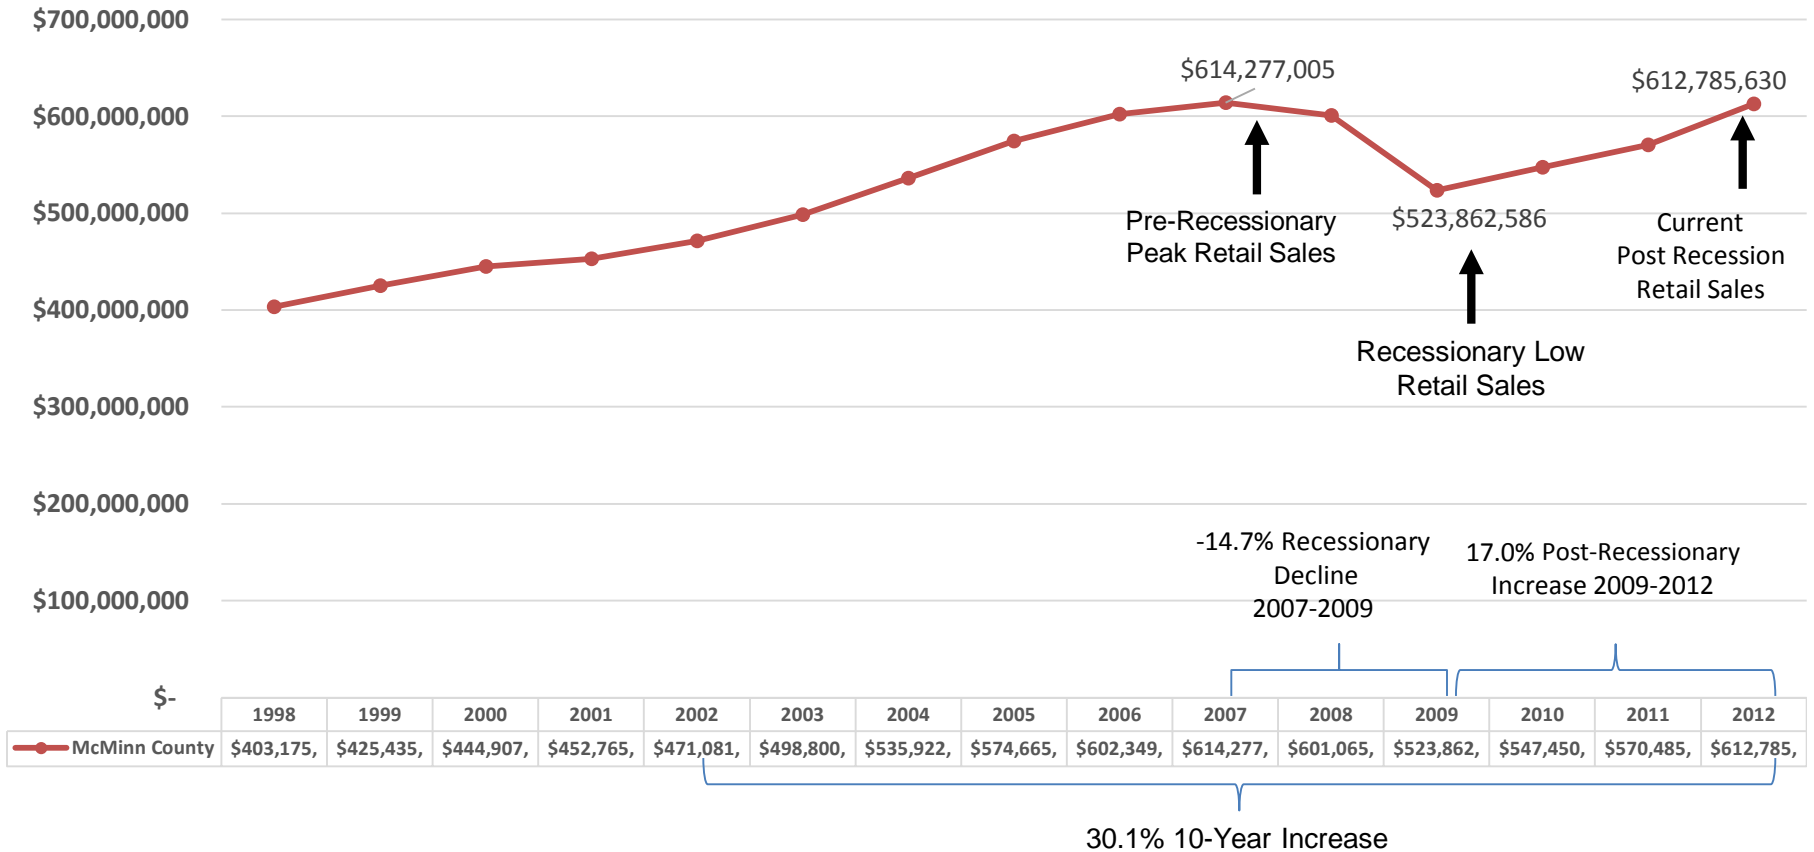

Employment

McMinn County Unemployment Rate Trend 1970-2013

Source: TN Dept. of Labor and Workforce Development

Employment

Unemployment Rate Trend Comparison 1970-2013

Retail Sales

McMinn County Retail Sales Trend 1998-2012