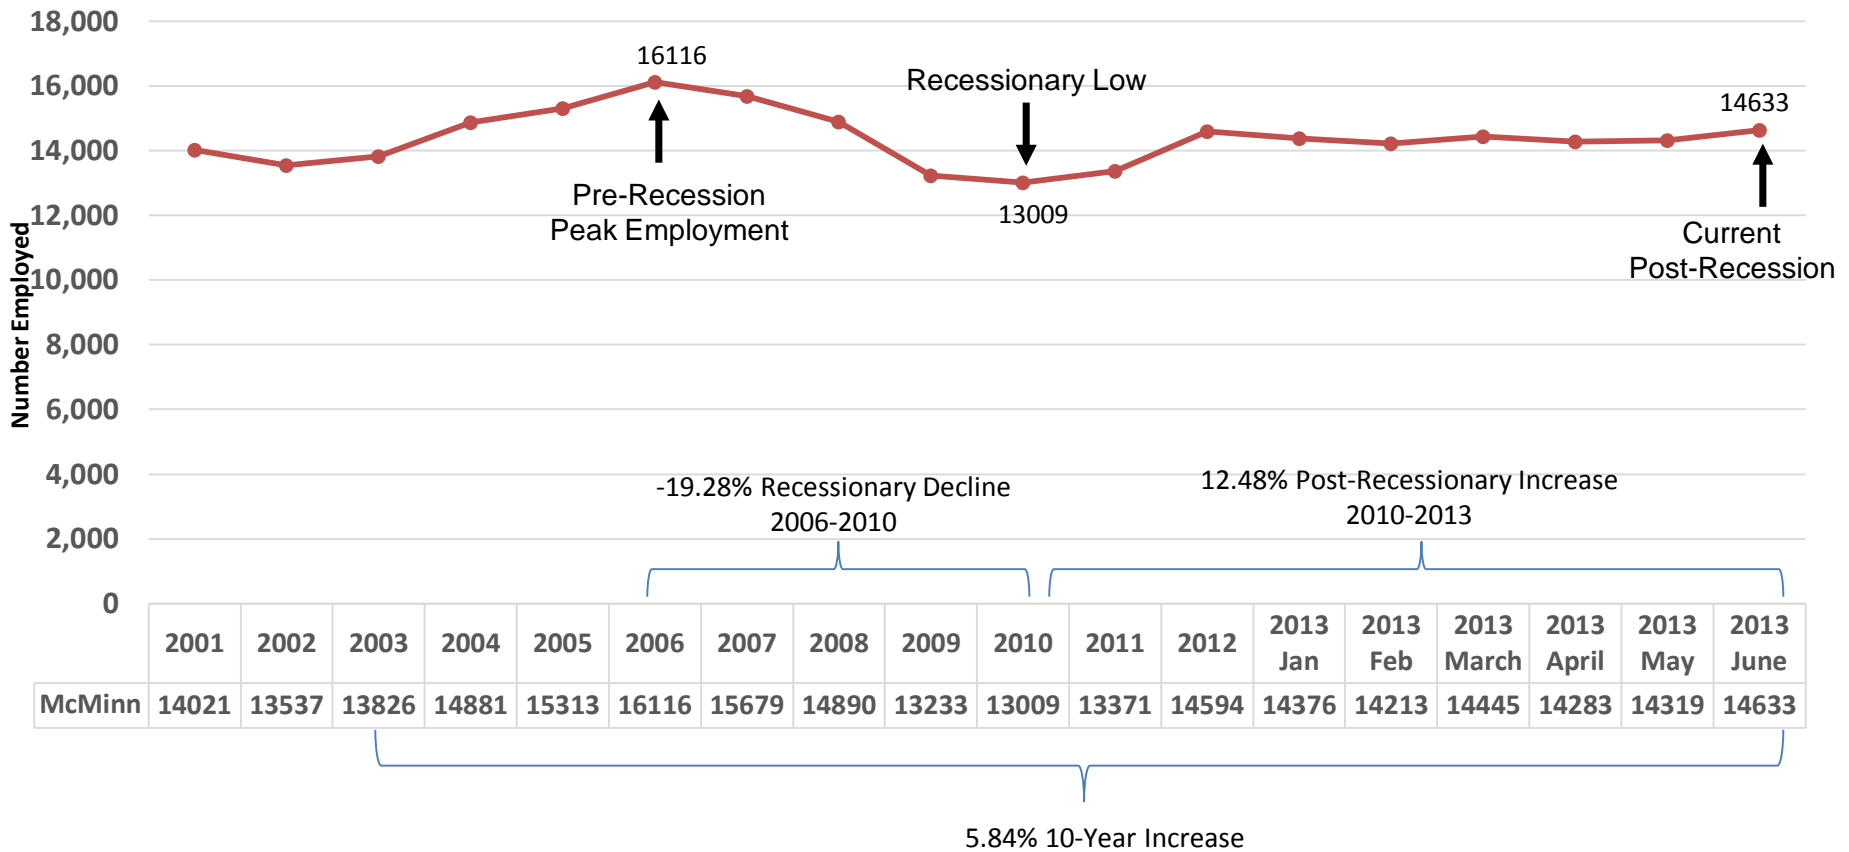

McMinn County, Tennessee

Economic Indicators

Employment

2001-2013 McMinn County Change in Employment
All Establishments, Private

Employment

2001-2013 McMinn County Change in Employment
Manufacturing, Private

Employment

McMinn County Unemployment Rate Trend 1970-2013

Source: TN Dept. of Labor and Workforce Development

Employment

Unemployment Rate Trend Comparison 1970-2013

Retail Sales

McMinn County Retail Sales Trend 1998-2012