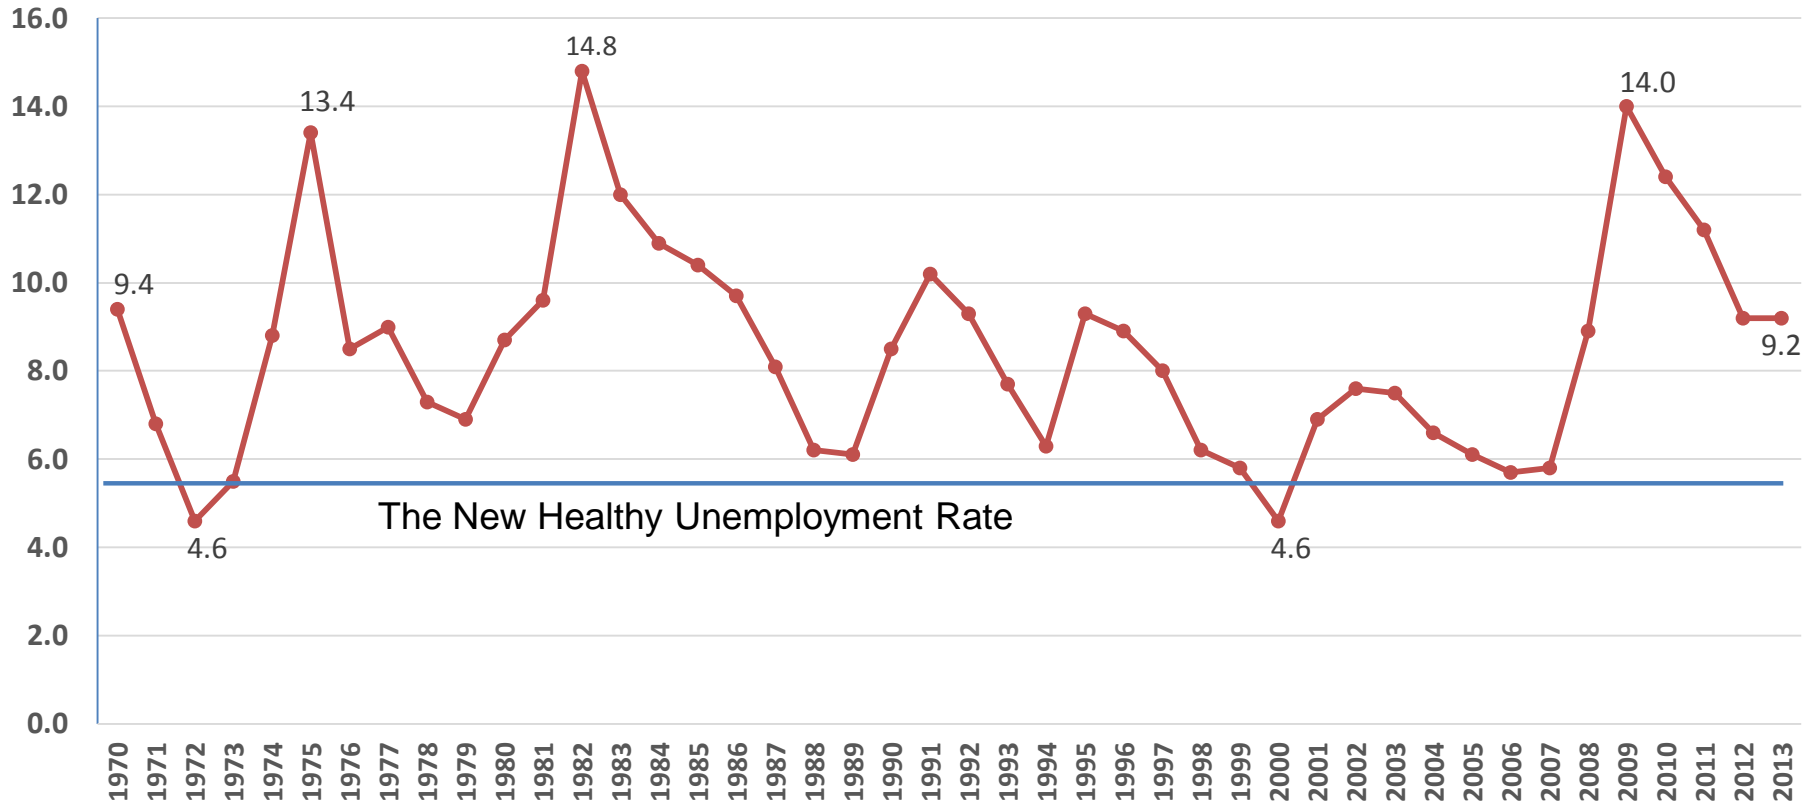

McMinn County, Tennessee

Economic Indicators

Employment

2001-2013 McMinn County Change in Employment
All Establishments, Private

Employment

2001-2013 McMinn County Change in Employment
Manufacturing, Private

Employment

McMinn County Unemployment Rate Trend 1970-2013

Source: TN Dept. of Labor and Workforce Development

Employment

Unemployment Rate Trend Comparison 1970-2013

Retail Sales

McMinn County Retail Sales Trend 1998-2012